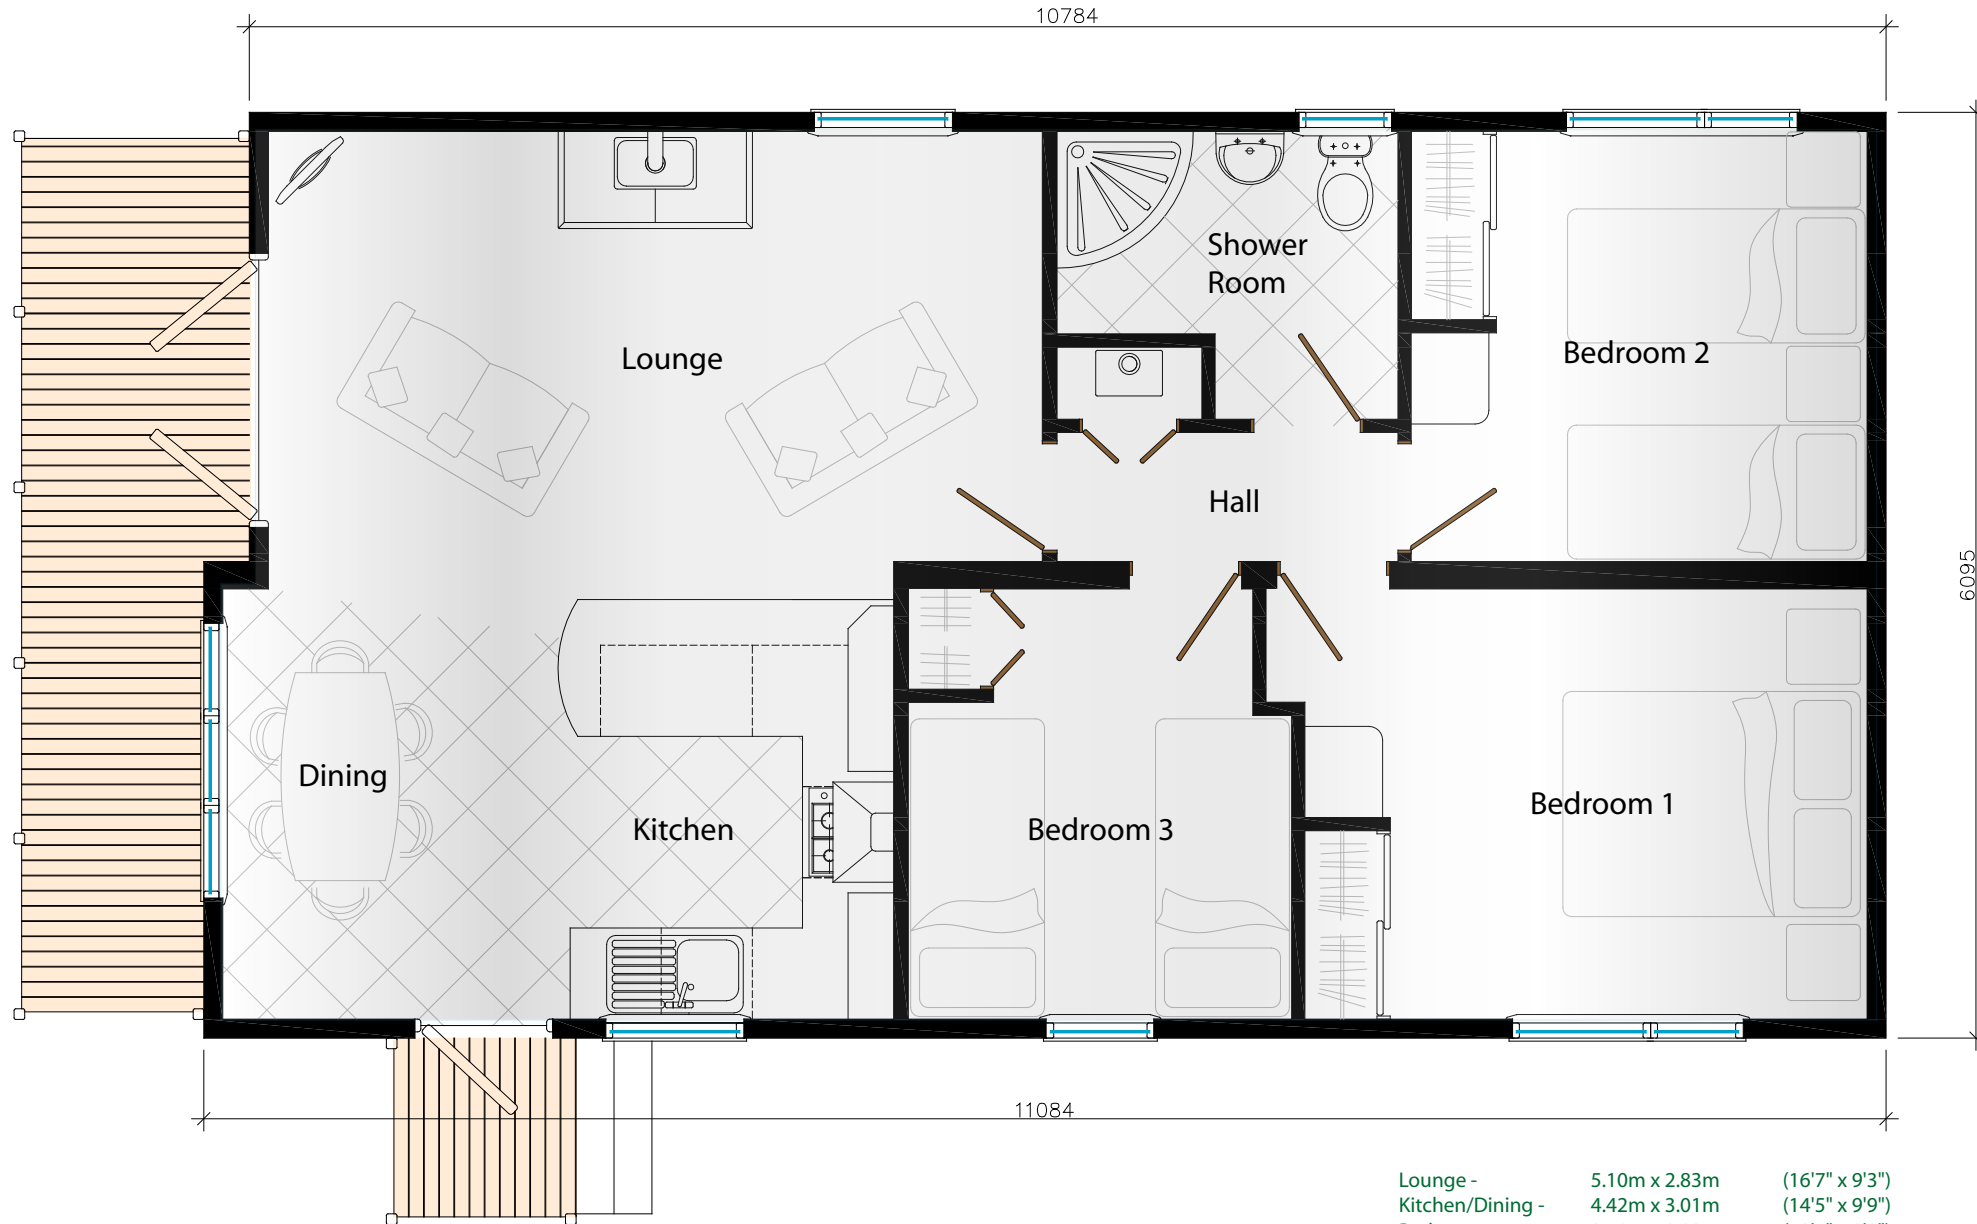

The Glendevon

3 bedroom, 6/8 person

Lounge -	5.10m x 2.83m	(16'7" x 9'3")
Kitchen/Dining -	4.42m x 3.01m	(14'5" x 9'9")
Bedroom 1 -	3.70m x 2.83m	(12'1" x 9'3")
Bedroom 2 -	3.00m x 2.83m	(9'8" x 9'3")
Bedroom 3 -	2.53m x 2.83m	(8'3" x 9'3")
Shower Room -	2.25m x 1.89m	(7'4" x 6'2")

Total Area - 62.42sqm 204.79 sq ft