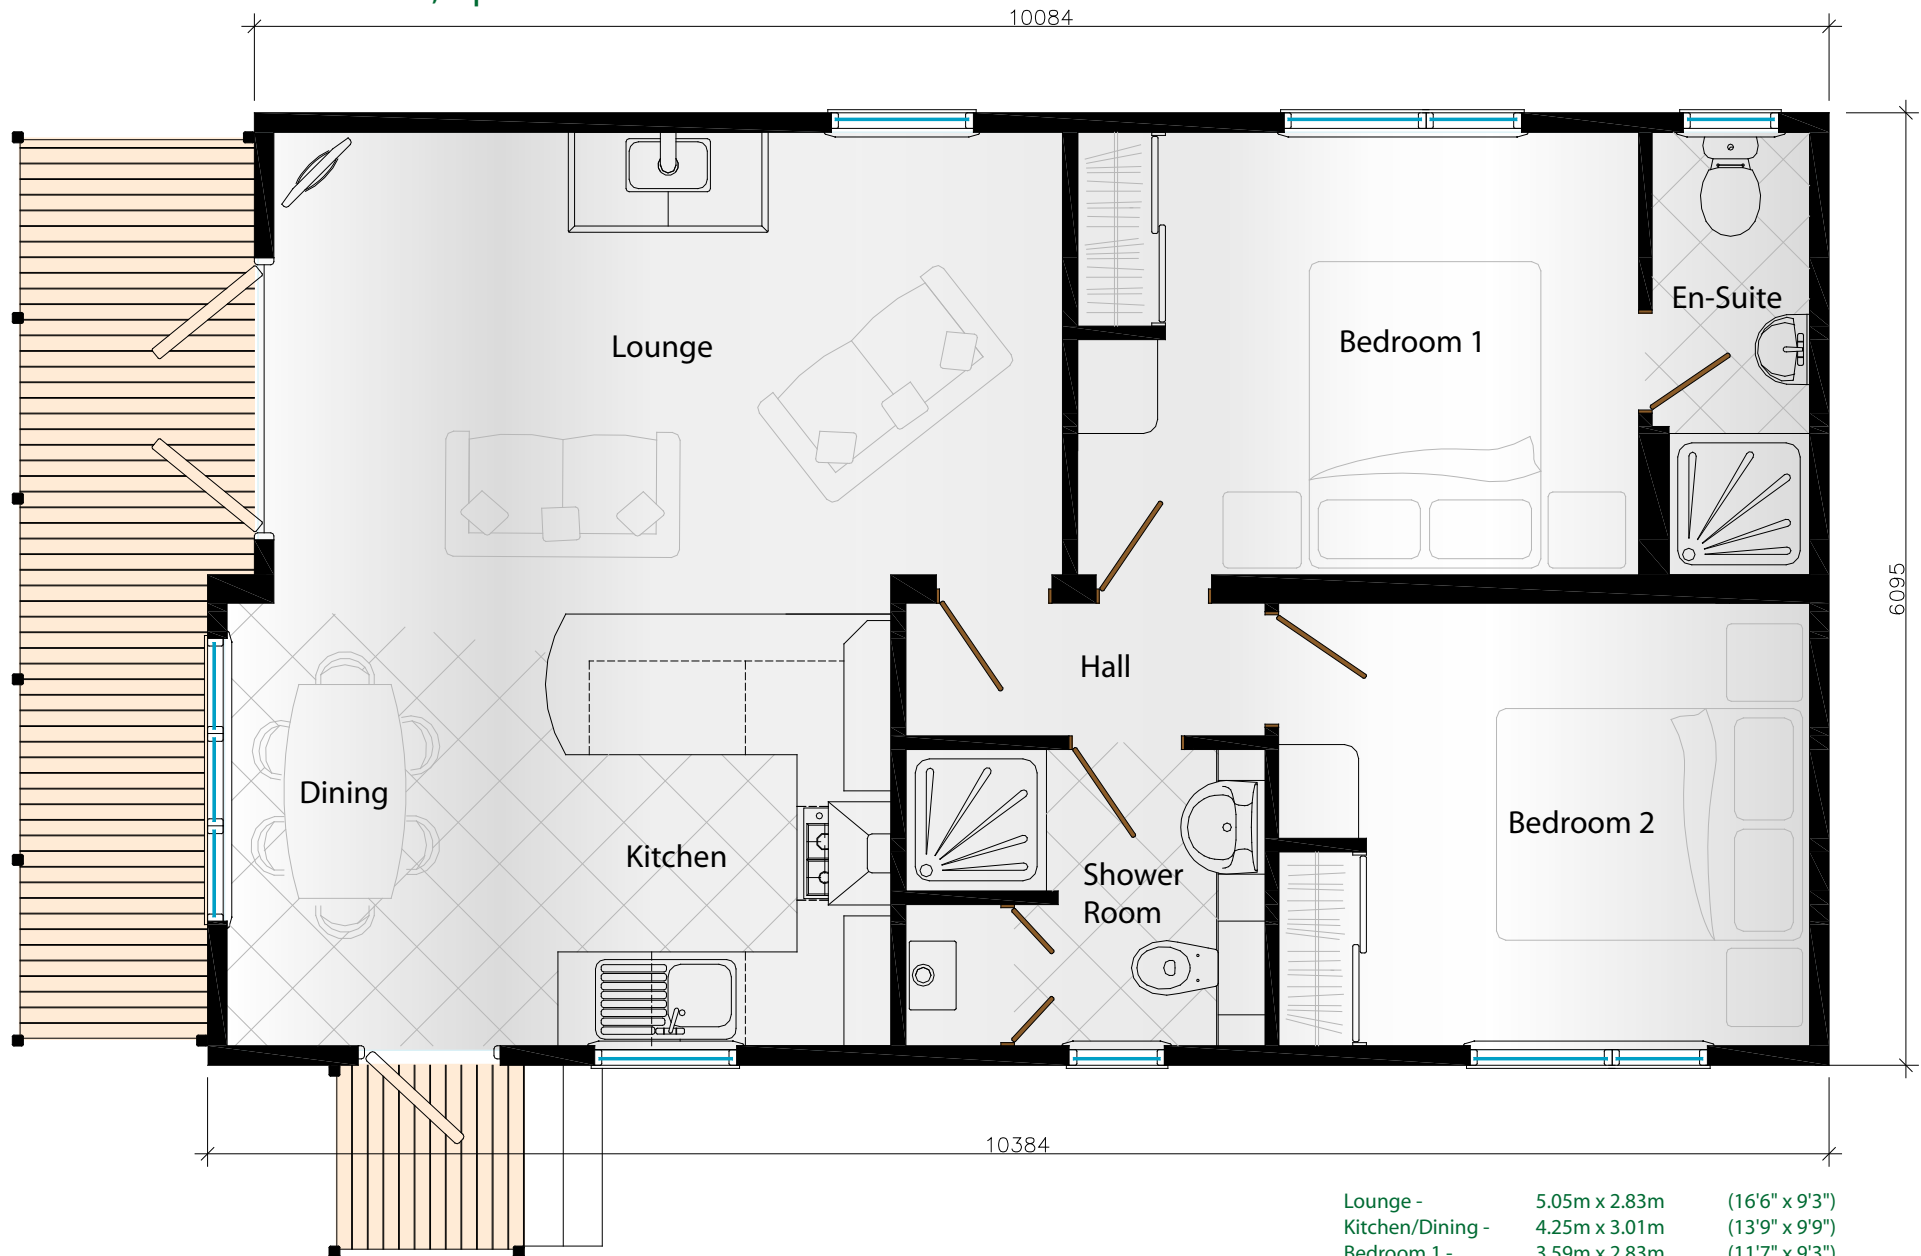

The Glenbreck

2 bedroom, 4 person

Lounge -	5.05m x 2.83m	(16'6" x 9'3")
Kitchen/Dining -	4.25m x 3.01m	(13'9" x 9'9")
Bedroom 1 -	3.59m x 2.83m	(11'7" x 9'3")
Bedroom 2 -	3.40m x 2.83m	(11'2" x 9'3")
Shower Room -	2.30m x 1.89m	(7'5" x 6'2")
En-suite -	1.08m x 2.83m	(3'5" x 9'3")

Total Area - 58.33sqm 191.37 sq ft