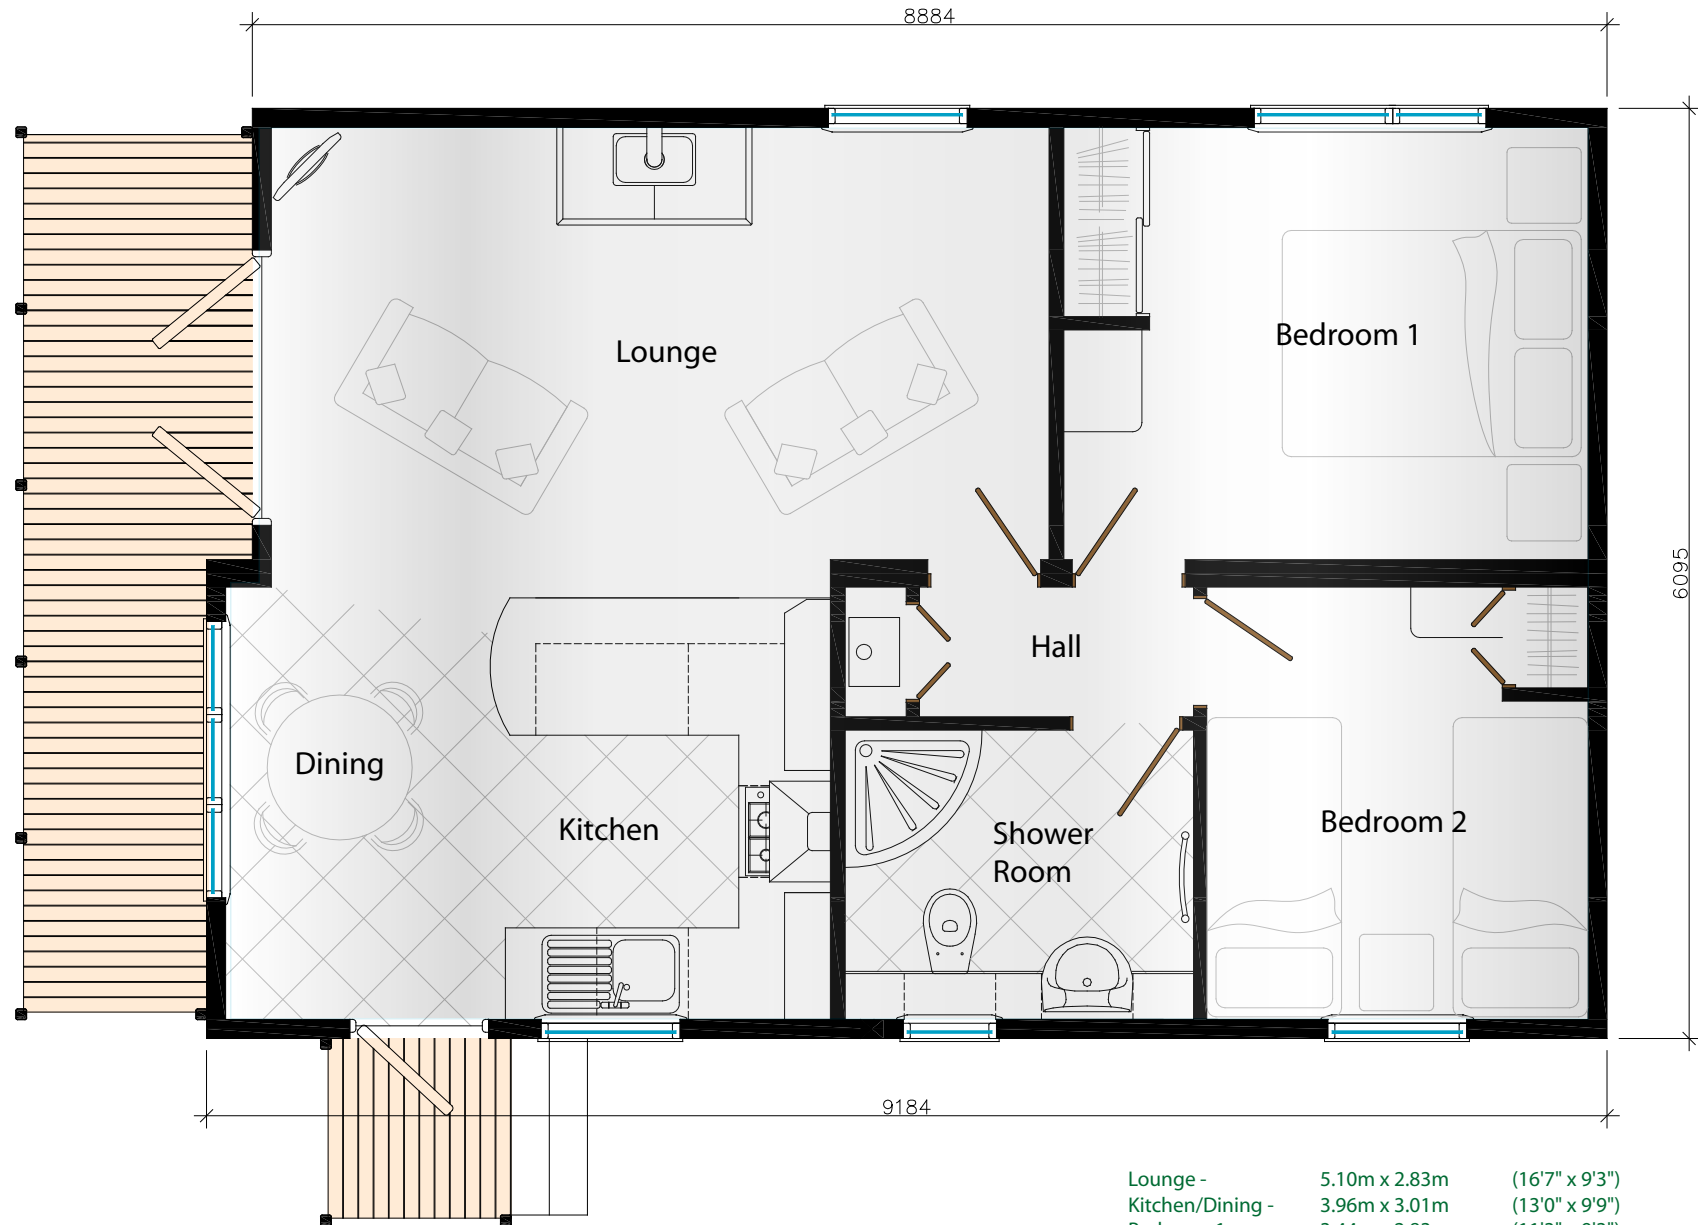

# The Glenfinnan

2 bedroom, 4 person

Lounge -	5.10m x 2.83m	(16'7" x 9'3")
Kitchen/Dining -	3.96m x 3.01m	(13'0" x 9'9")
Bedroom 1 -	3.44m x 2.83m	(11'3" x 9'3")
Bedroom 2 -	2.50m x 2.83m	(8'2" x 9'3")
Shower Room -	2.28m x 1.89m	(7'5" x 6'2")
Total Area -	51.31sqm	168.33 sq ft