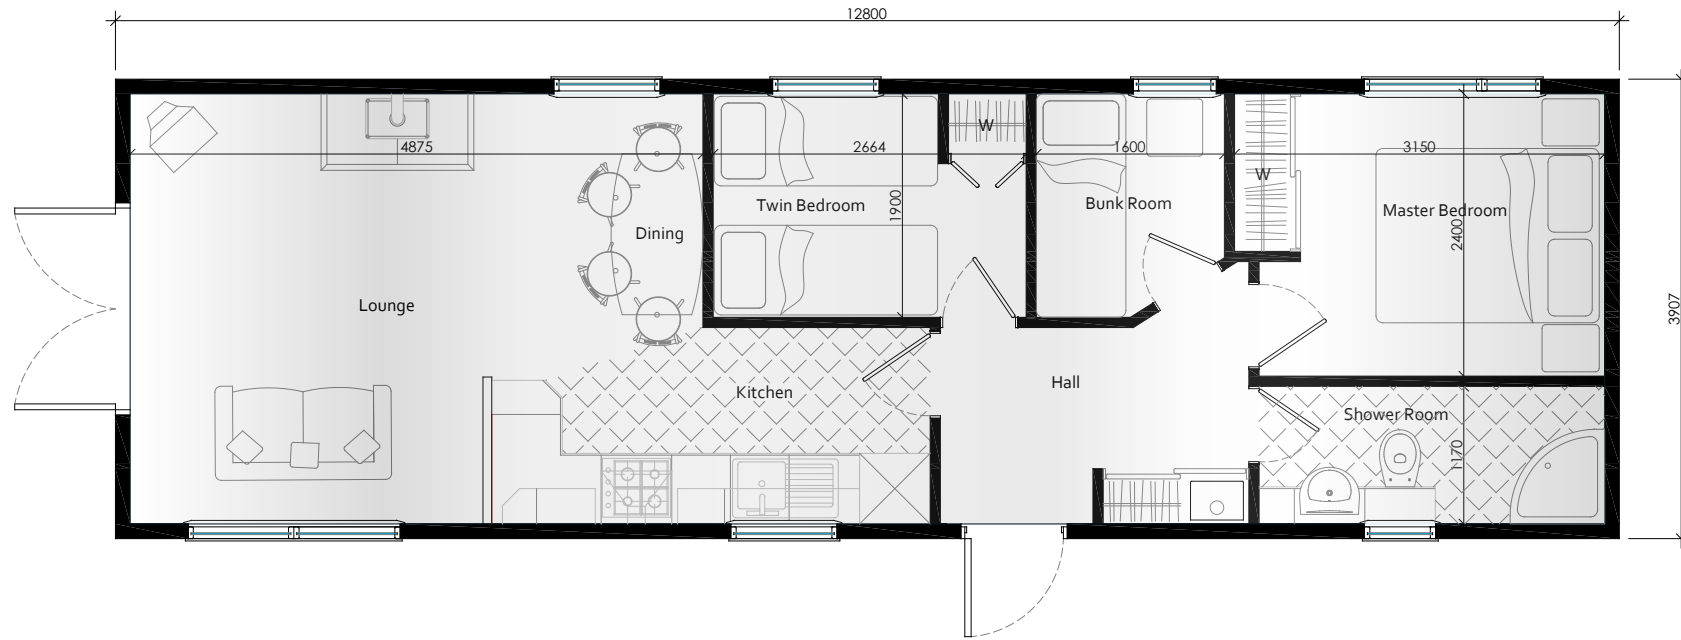

The Earn

3 bedroom, 6/8 person

Lounge/Dining -	4.87m x 3.66m	(15'9" x 11'9")
Kitchen -	3.80m x 1.67m	(12'5" x 5'5")
Master Bedroom -	3.15m x 2.40m	(10'3" x 7'9")
Twin Bedroom -	2.66m x 1.90m	(8'7" x 6'2")
Bunk Room -	1.60m x 1.90m	(5'2" x 6'2")
Shower Room -	2.94m x 1.17m	(9'6" x 3'8")
Total Area -	45.89sqm	492 sq ft