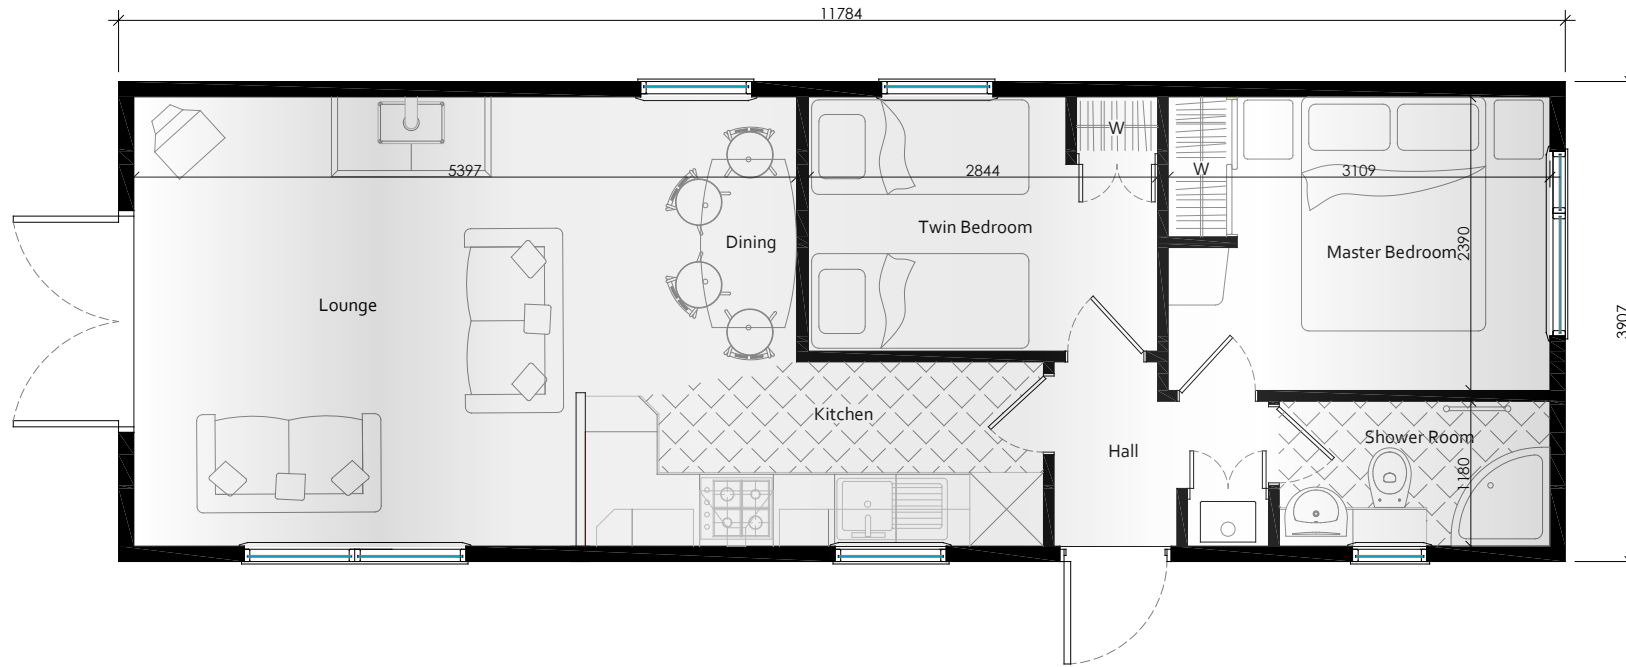

The Tay

2 bedroom, 4/6 person

Lounge/Dining -	5.39m x 3.66m	(17'7" x 11'9")
Kitchen -	3.80m x 1.50m	(12'5" x 4'9")
Master Bedroom -	3.10m x 2.39m	(10'2" x 7'8")
Twin Bedroom -	2.84m x 2.07m	(9'3" x 6'8")
Shower Room -	2.20m x 1.18m	(7'2" x 3'8")
Total Area -	42.21sqm	454 sq ft

the new country cabin range