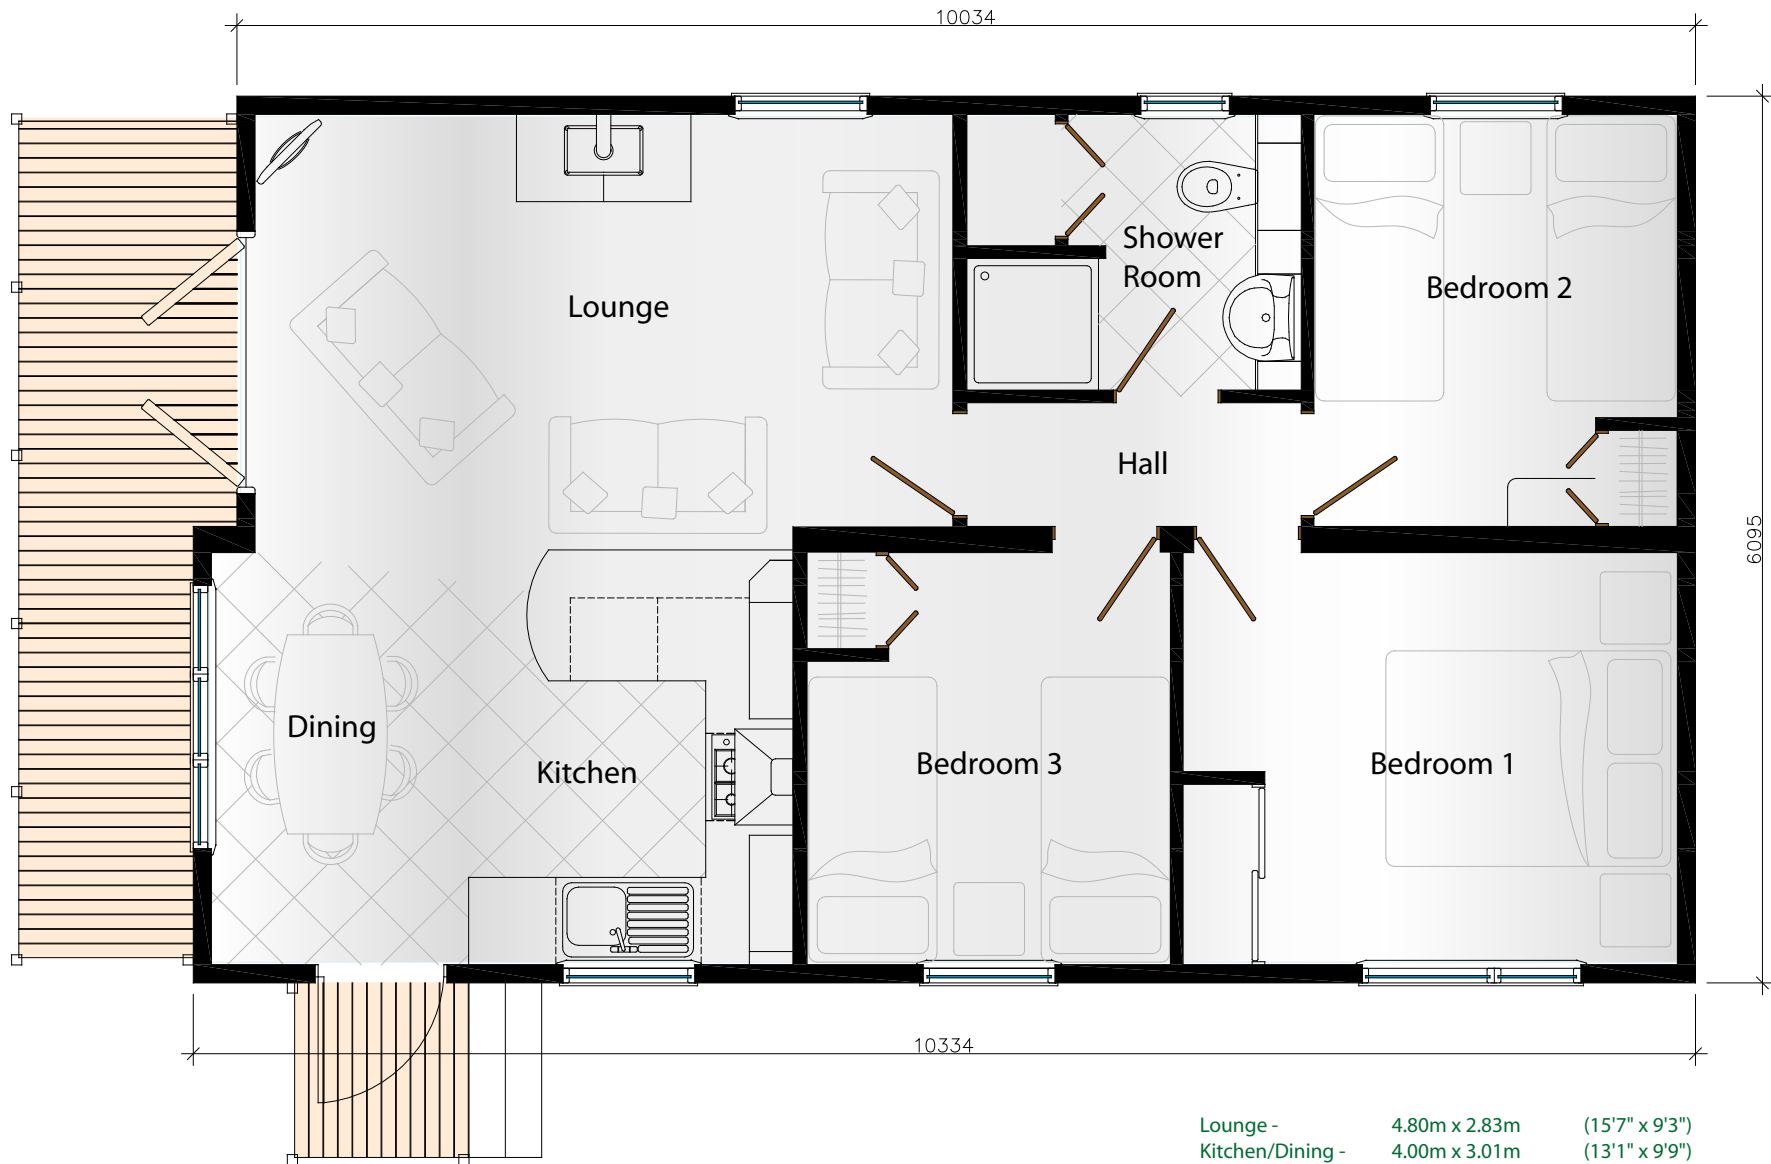

The Glencarse

3 bedroom, 6/8 person

Lounge -	4.80m x 2.83m	(15'7" x 9'3")
Kitchen/Dining -	4.00m x 3.01m	(13'1" x 9'9")
Bedroom 1 -	3.40m x 2.83m	(11'2" x 9'3")
Bedroom 2 -	2.50m x 2.83m	(8'2" x 9'3")
Bedroom 3 -	2.50m x 2.83m	(8'2" x 9'3")
Shower Room -	2.30m x 1.89m	(6'6" x 6'2")

Total Area - 58.04sqm 190.42 sq ft