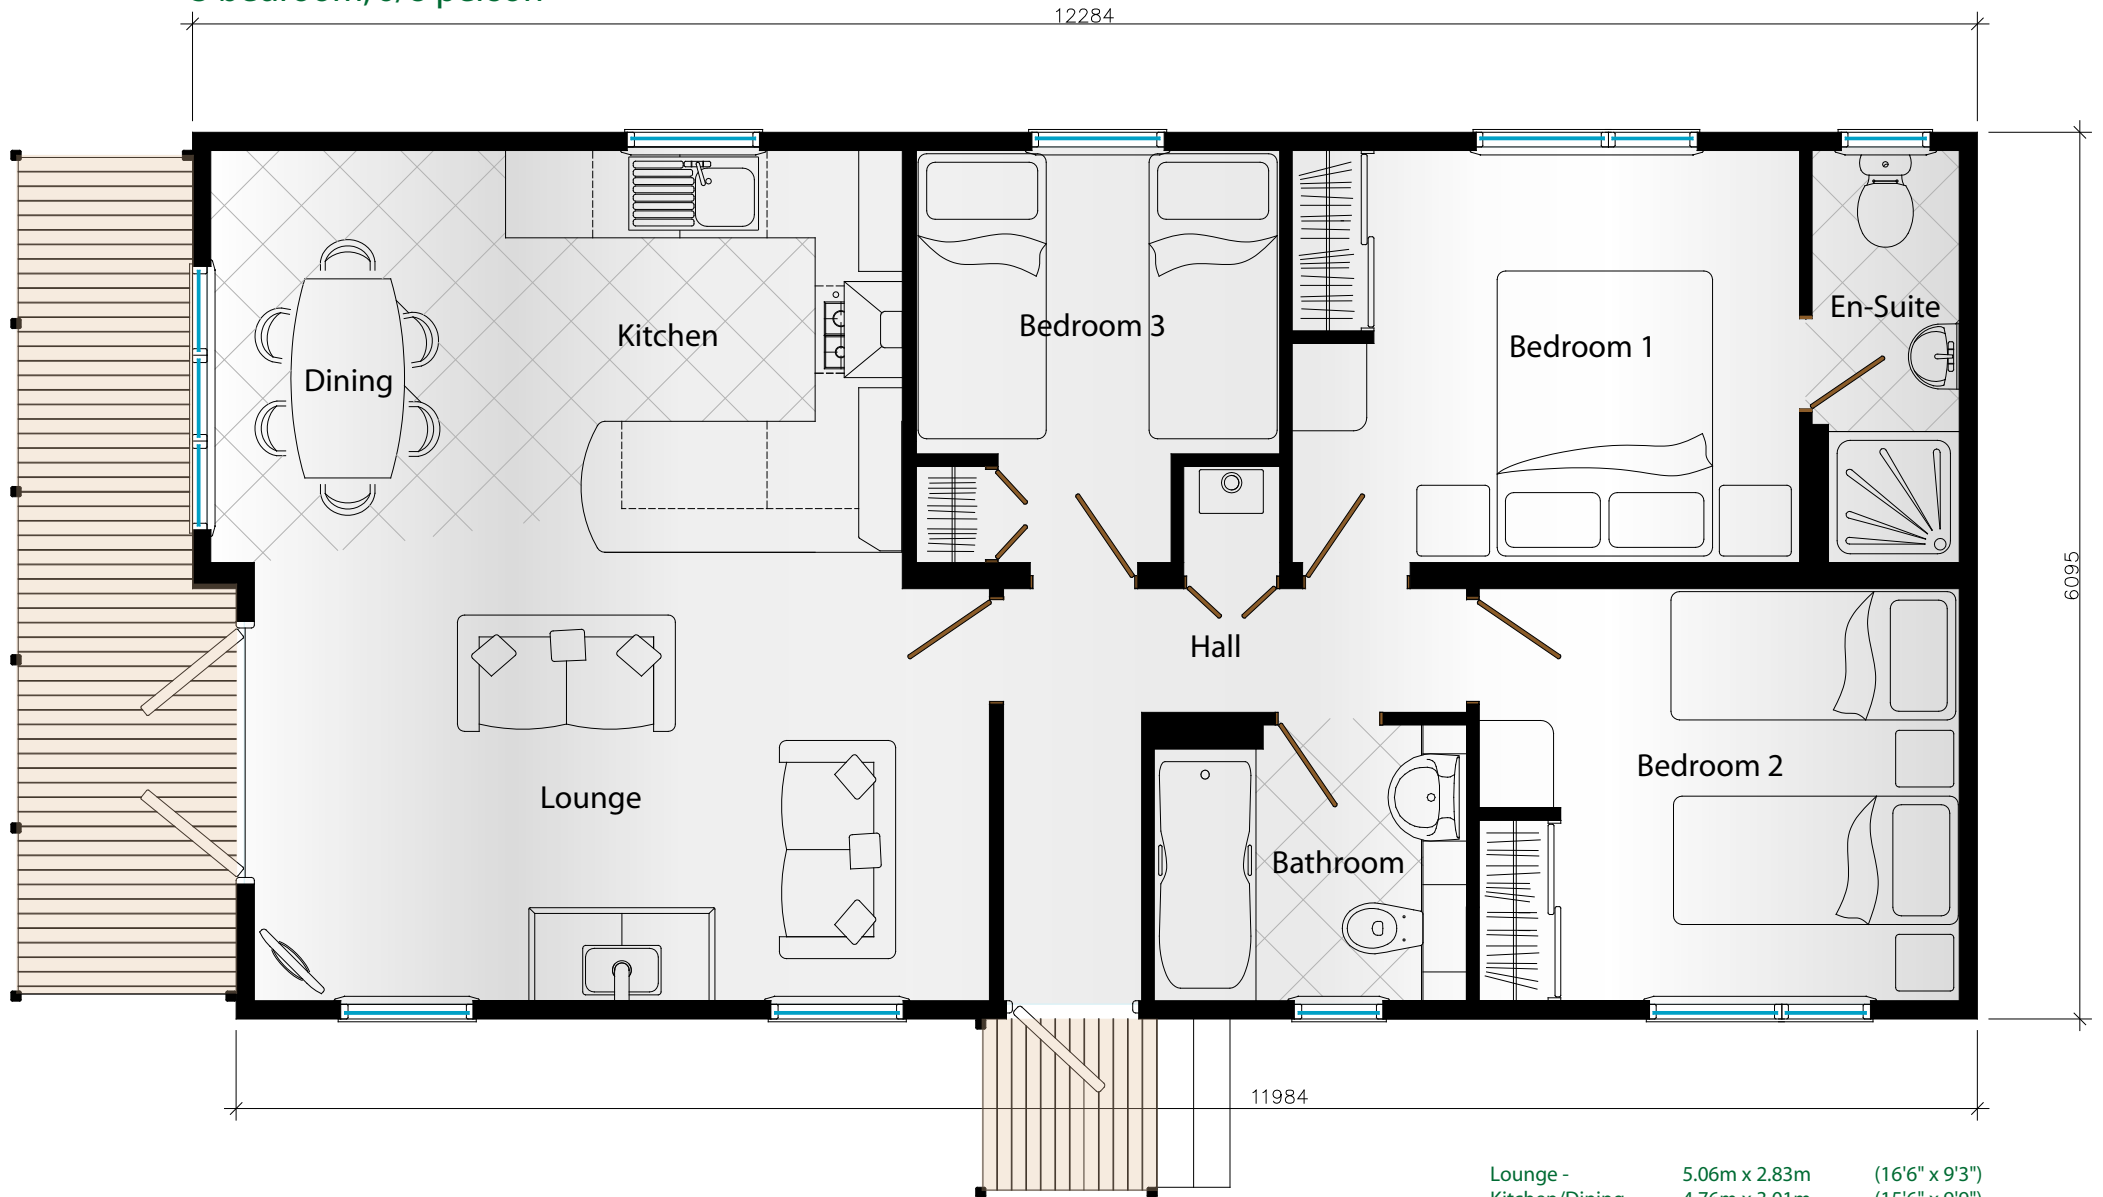

# The Glencoe

3 bedroom, 6/8 person

Lounge -	5.06m x 2.83m	(16'6" x 9'3")
Kitchen/Dining -	4.76m x 3.01m	(15'6" x 9'9")
Bedroom 1 -	3.49m x 2.83m	(11'5" x 9'3")
Bedroom 2 -	2.50m x 2.83m	(8'2" x 9'3")
Bedroom 3 -	3.30m x 2.83m	(10'8" x 9'3")
Bathroom -	1.89m x 2.14m	(6'2" x 7'1")
En-suite -	1.08m x 2.83m	(3'3" x 9'3")

Total Area - 69.41sqm 227.72 sq ft