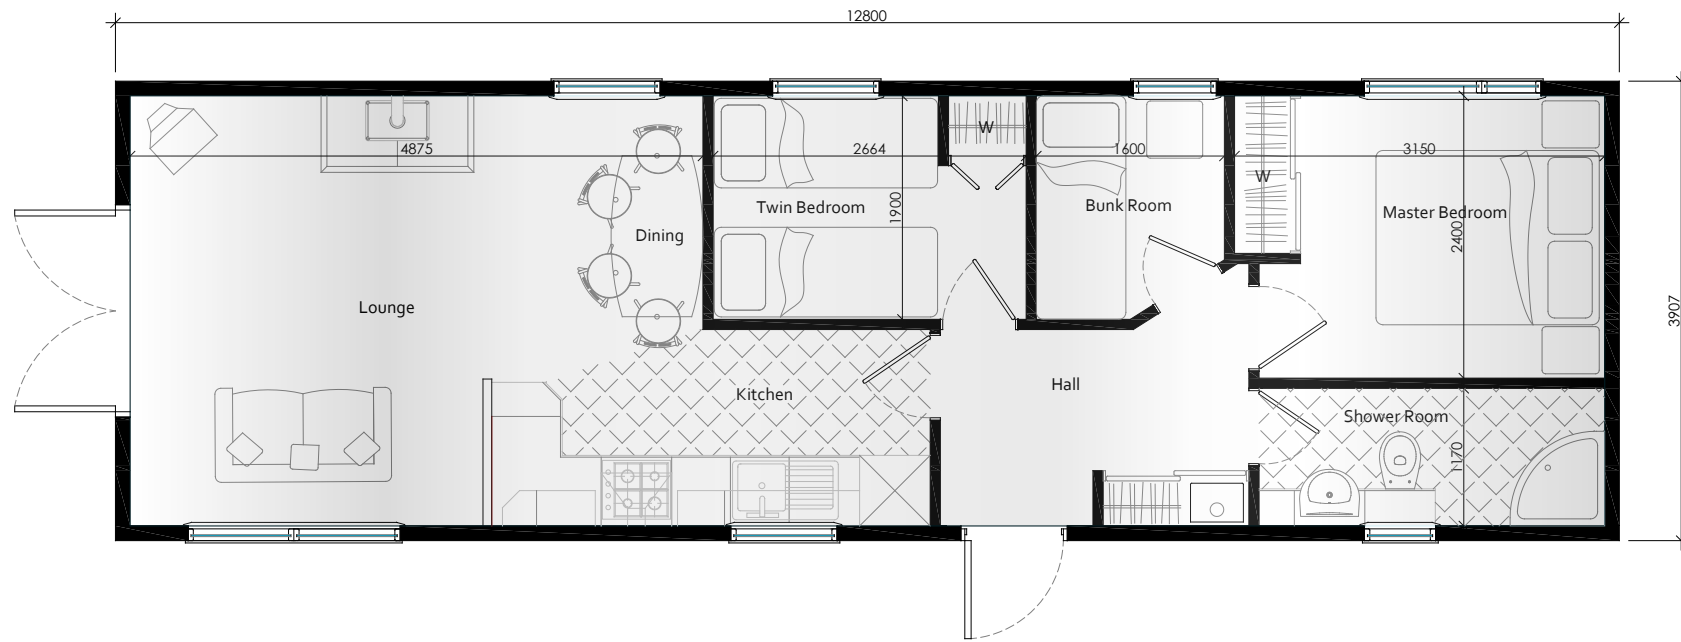

The Earn

3 bedroom, 6/8 person

Lounge/Dining -	4.87m x 3.66m	(15'9" x 11'9")
Kitchen -	3.80m x 1.67m	(12'5" x 5'5")
Master Bedroom -	3.15m x 2.40m	(10'3" x 7'9")
Twin Bedroom -	2.66m x 1.90m	(8'7" x 6'2")
Bunk Room -	1.60m x 1.90m	(5'2" x 6'2")
Shower Room -	2.94m x 1.17m	(9'6" x 3'8")
Total Area -	45.89sqm	492 sq ft